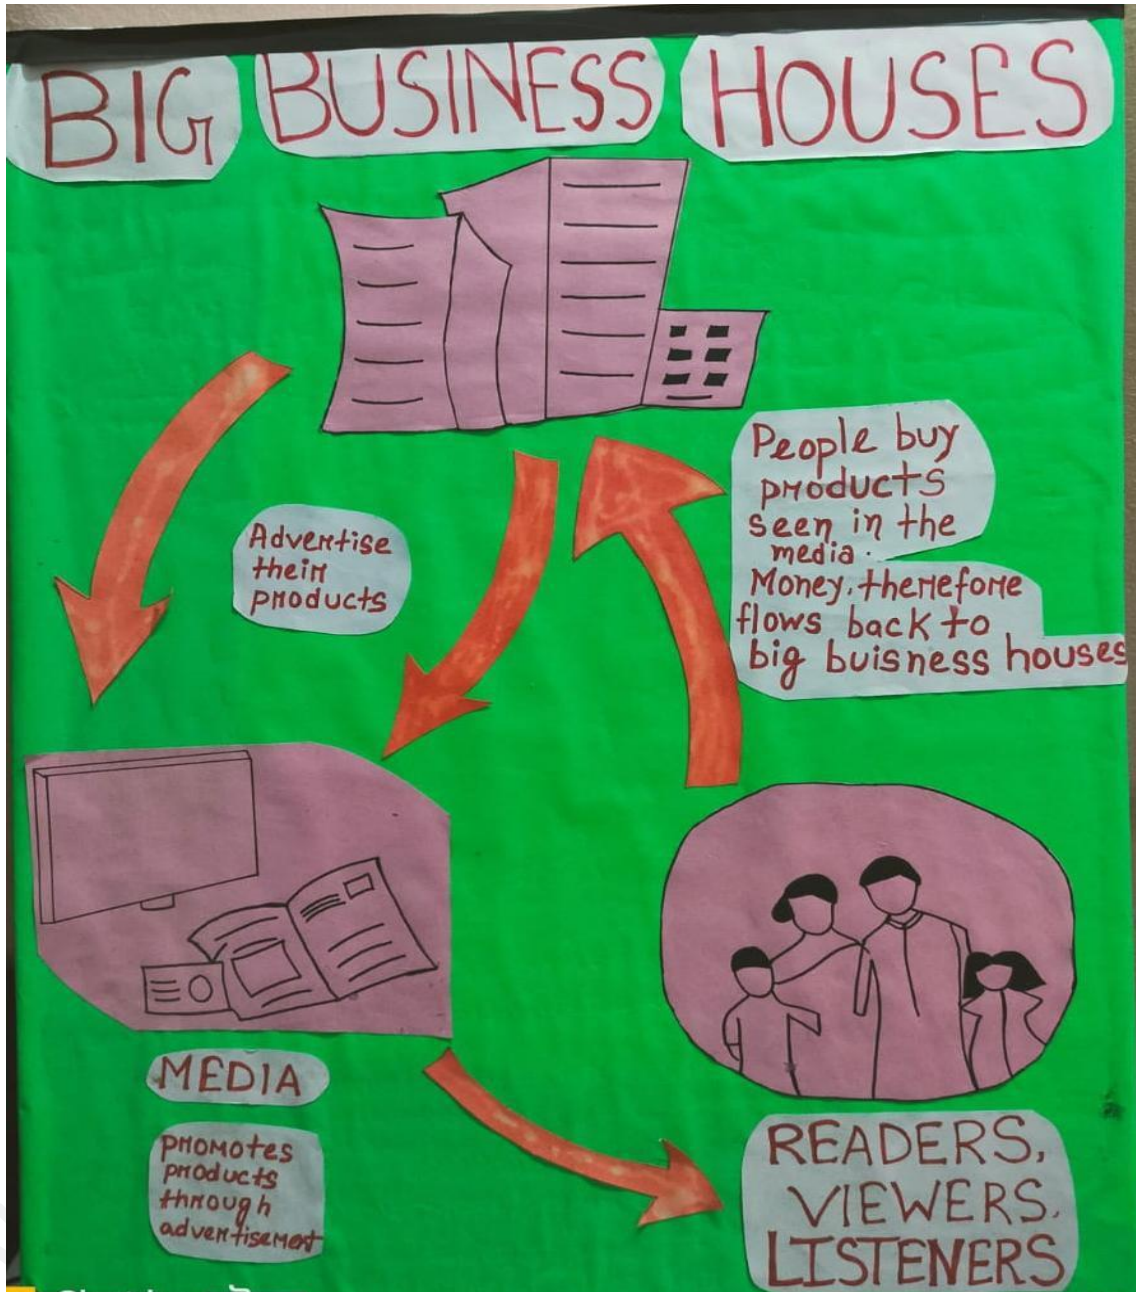

COLLEGE OF EDUCATION, NAGAON
AFFILIATED TO GAUHATI UNIVERSITY, RECOGNIZED BY NCTE
ACCREDITED BY NAAC (2014)
ESTD:1992

Borah

Dr. Sewali Borah
Coordinator, IQAC
College of Education, Nagaon

Borah
Principal
College of Education
Nagaon (Assam)